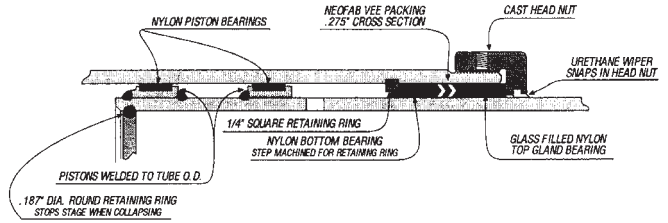

WARD TELESCOPIC CYLINDER PARTS

PACKING: Vee packing with top and bottom adapters. All .275 c.s.
WIPERS: Urethane snap-in type.
BEARINGS: Originally nylon, reinforced with metal. Outer bearing is flat on both sides. Inner bearing is step-cut on o.d. to pilot over snap ring.
PISTON: Steel, welded to stage. Double action has 3 replaceable nylon wear rings and 2 cast iron piston rings in separate grooves. Single action has 2 replaceable nylon wear rings.
STAGE O.D.'s: 3.950", 4.950", 5.950", 6.950", 7.950", 8.950"
SPECIAL INFO. 1/4" spring steel snap ring serves as internal stop. Gland collars are cast steel, have square reliefs in casting and "ears" on bottom of gland collar for set screw.

WARD CO

Part Number	Description	
PACKING & WIPER		
WD-3VSW	2.950" I.D. Vee Set & Wiper	
WD-4VSW	3.950" I.D. Vee Set & Wiper	
WD-5VSW	4.950" I.D. Vee Set & Wiper	
WD-6VSW	5.950" I.D. Vee Set & Wiper	
WD-7VSW	6.950" I.D. Vee Set & Wiper	
WD-8VSW	7.950" I.D. Vee Set & Wiper	
WD-9VSW	8.950" I.D. Vee Set & Wiper	
TOP BEARINGS		
WD-4NGTB	3.950" I.D. Top Bearing	
WD-5NGTB	4.950" I.D. Top Bearing	
WD-6NGTB	5.950" I.D. Top Bearing	
WD-7NGTB	6.950" I.D. Top Bearing	
WD-8NGTB	7.950" I.D. Top Bearing	
WD-9NGTB	8.950" I.D. Top Bearing	
BOTTOM BEARINGS		
WD-4NGBB	3.950" I.D. Bottom Bearing	
WD-5NGBB	4.950" I.D. Bottom Bearing	
WD-6NGBB	5.950" I.D. Bottom Bearing	
WD-7NGBB	6.950" I.D. Bottom Bearing	
WD-8NGBB	7.950" I.D. Bottom Bearing	
WD-9NGBB	8.950" I.D. Bottom Bearing	
PISTON WEAR RINGS		
WD310-737-40	4-1/2" O.D. Piston Wear Rings	
WD310-737-50	5-1/2" O.D. Piston Wear Rings	
WD310-764-60	6-1/2" O.D. Piston Wear Rings	
WD310-764-70	7-1/2" O.D. Piston Wear Rings	
WD310-764-80	8-1/2" O.D. Piston Wear Rings	
WD310-764-90	9-1/2" O.D. Piston Wear Rings	
SNAP RINGS		
WD560-009-40	4-1/2" Stage I.D. Snap Ring	
WD560-009-90	9-1/2" Stage I.D. Snap Ring	

Part Number	Description	
PISTON RINGS - DOUBLE ACTION ONLY		
WD505-066-17	4-1/2" O.D. Piston Ring	
WD505-066-24	5-1/2" O.D. Piston Ring	
WD505-066-28	6-1/2" O.D. Piston Ring	
WD505-066-35	7-1/2" O.D. Piston Ring	
WD505-066-38	8-1/2" O.D. Piston Ring	
WD505-066-40	9-1/2" O.D. Piston Ring	
KITS		
WD-48	4" - 8" Vee Sets & Wipers	
WD-49	4" - 9" Vee Sets & Wipers	
WD-BNB48	4" - 8" Bottom Bearings	
WD-BNB49	4" - 9" Bottom Bearings	
WD-PR48	4-1/2" - 8-1/2" Piston Rings	
WD-PR49	4-1/2" - 9-1/2" Piston Rings	
WD-SR48	4" - 8" Snap Rings	
WD-SR49	4" - 9" Snap Rings	
WD-TNB48	4" - 8" Top Bearings	
WD-TNB49	4" - 9" Top Bearings	
WD-WR48	4-1/2" - 8-1/2" Piston Wear Rings	
WD-WR49	4-1/2" - 9-1/2" Piston Wear Rings	

WHITE LIFT TRUCK

Kit Number	Code (Pg. x)	Rod X Bore Size	
WLT-20-7300283	I-U-4	1-3/4 X 4	
WLT-20-7302715	I-U-10	1-1/2 X 3-1/2	
WLT-30-3305457	P-U-10	1-1/2 X 3-1/2