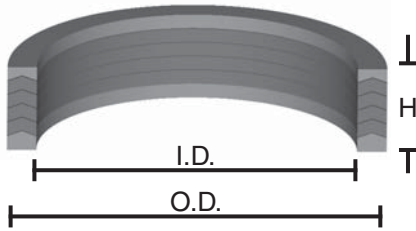

STYLE MVS VEE PACKING

Suffix:
EI = Top adaptor has an internal anti-extrusion ring.

DR = Dry-rod application. Pre-loaded male adapter.

Construction Code Example: 1-5-1

1 - 1 Top Adaptor
5 - 5 Vee Rings
1 - 1 Bottom Adaptor

SEAL INFORMATION

MATERIAL	FABRIC / RUBBER VEE RINGS FABRIC / RUBBER OR ACETAL ADAPTORS
TEMPERATURE RANGE	-35° TO +220° F
PRESSURE RANGE	0 TO 5,000 PSI
PART NUMBER	(Prefix) - (ID) X (OD) X (H)

Part Number	Code	List Price
MVS-10X20X11	1-3-1	\$ 39.80
MVS-20X30X18.5	1-5-1	15.20
MVS-20X31.5X17.5	1-3-1	51.05
MVS-20X32X20	1-2-1	17.47
MVS-20X32X22.5	1-5-1	17.69
MVS-25X37X22.5	1-5-1	18.15
MVS-25X40X11	1-1-1	17.93
MVS-28X40X22.5	1-5-1	15.20
MVS-30X42X22.5	1-5-1	27.33
MVS-30X45X22.5	1-3-1	30.27
MVS-32X44X22.5	1-5-1	20.97
MVS-35X45X17.5	1-3-1	14.40
MVS-35X47X22.5	1-5-1	20.97
MVS-35X50X11	1-1-1	12.47
MVS-35X50X22.5	1-3-1	41.23
MVS-36X48X22.5	1-5-1	22.90
MVS-36X51X22.5	1-5-1	25.63
MVS-40X50X17.3	1-3-1	41.23
MVS-40X50X20	1-5-1	64.34
MVS-40X52X22.5	1-5-1	28.81
MVS-40X55X22.6	1-3-1	41.23
MVS-40X56X17.6	1-3-1	41.23
MVS-42X54X22.5	1-5-1	20.52
MVS-45X60X22.5	1-5-1	78.99
MVS-45X65X28	1-3-1	50.08
MVS-48X63X12.5	1-1-1	15.86
MVS-50X65X16	0-3-1	20.08

Part Number	Code	List Price
MVS-50X65X22.5	1-3-1	\$ 58.86
MVS-50X65X24.6	1-3-1	47.04
MVS-50X70X30	1-3-1	55.92
MVS-50X70X35	1-3-1	91.08
MVS-55X70X22.5	1-3-1	25.82
MVS-55X70X26.5	1-3-1	50.04
MVS-55X75X26	1-3-1	46.04
MVS-56X71X16	0-3-1	21.24
MVS-56X71X22.5	1-3-1	50.04
MVS-56X76X33	1-3-1	89.95
MVS-60X75X22.5	1-5-1	53.78
MVS-60X80X14.6	1-1-1	41.28
MVS-60X80X37	1-5-1	48.98
MVS-63X78X16	0-3-1	20.18
MVS-63X78X22.5	1-5-1	46.50
MVS-63X83X30DR	1-2-1	67.94
MVS-65X80X22.5	1-3-1	51.66
MVS-70X85X22.5	1-5-1	102.88
MVS-70X90X30	1-3-1	64.01
MVS-70X90X35	1-3-1	35.50
MVS-70X90X40	1-5-1	68.72
MVS-75X90X22.5	1-5-1	46.59
MVS-75X95X30DR	1-2-1	59.37
MVS-75X95X40	1-5-1	71.80
MVS-80X95X22.5	1-3-1	63.60
MVS-80X100X20.5	1-1-1	30.05
MVS-80X100X40	1-5-1	69.59